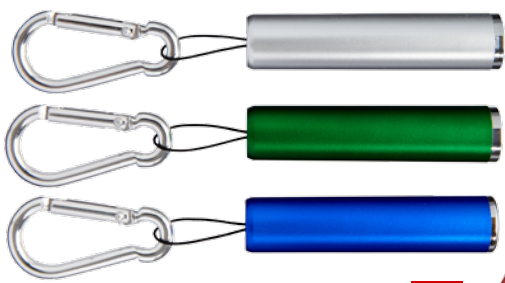

NEW

NEW

NEW

FOR HANDY MAN

NEW COLOURS

NEW

NEW