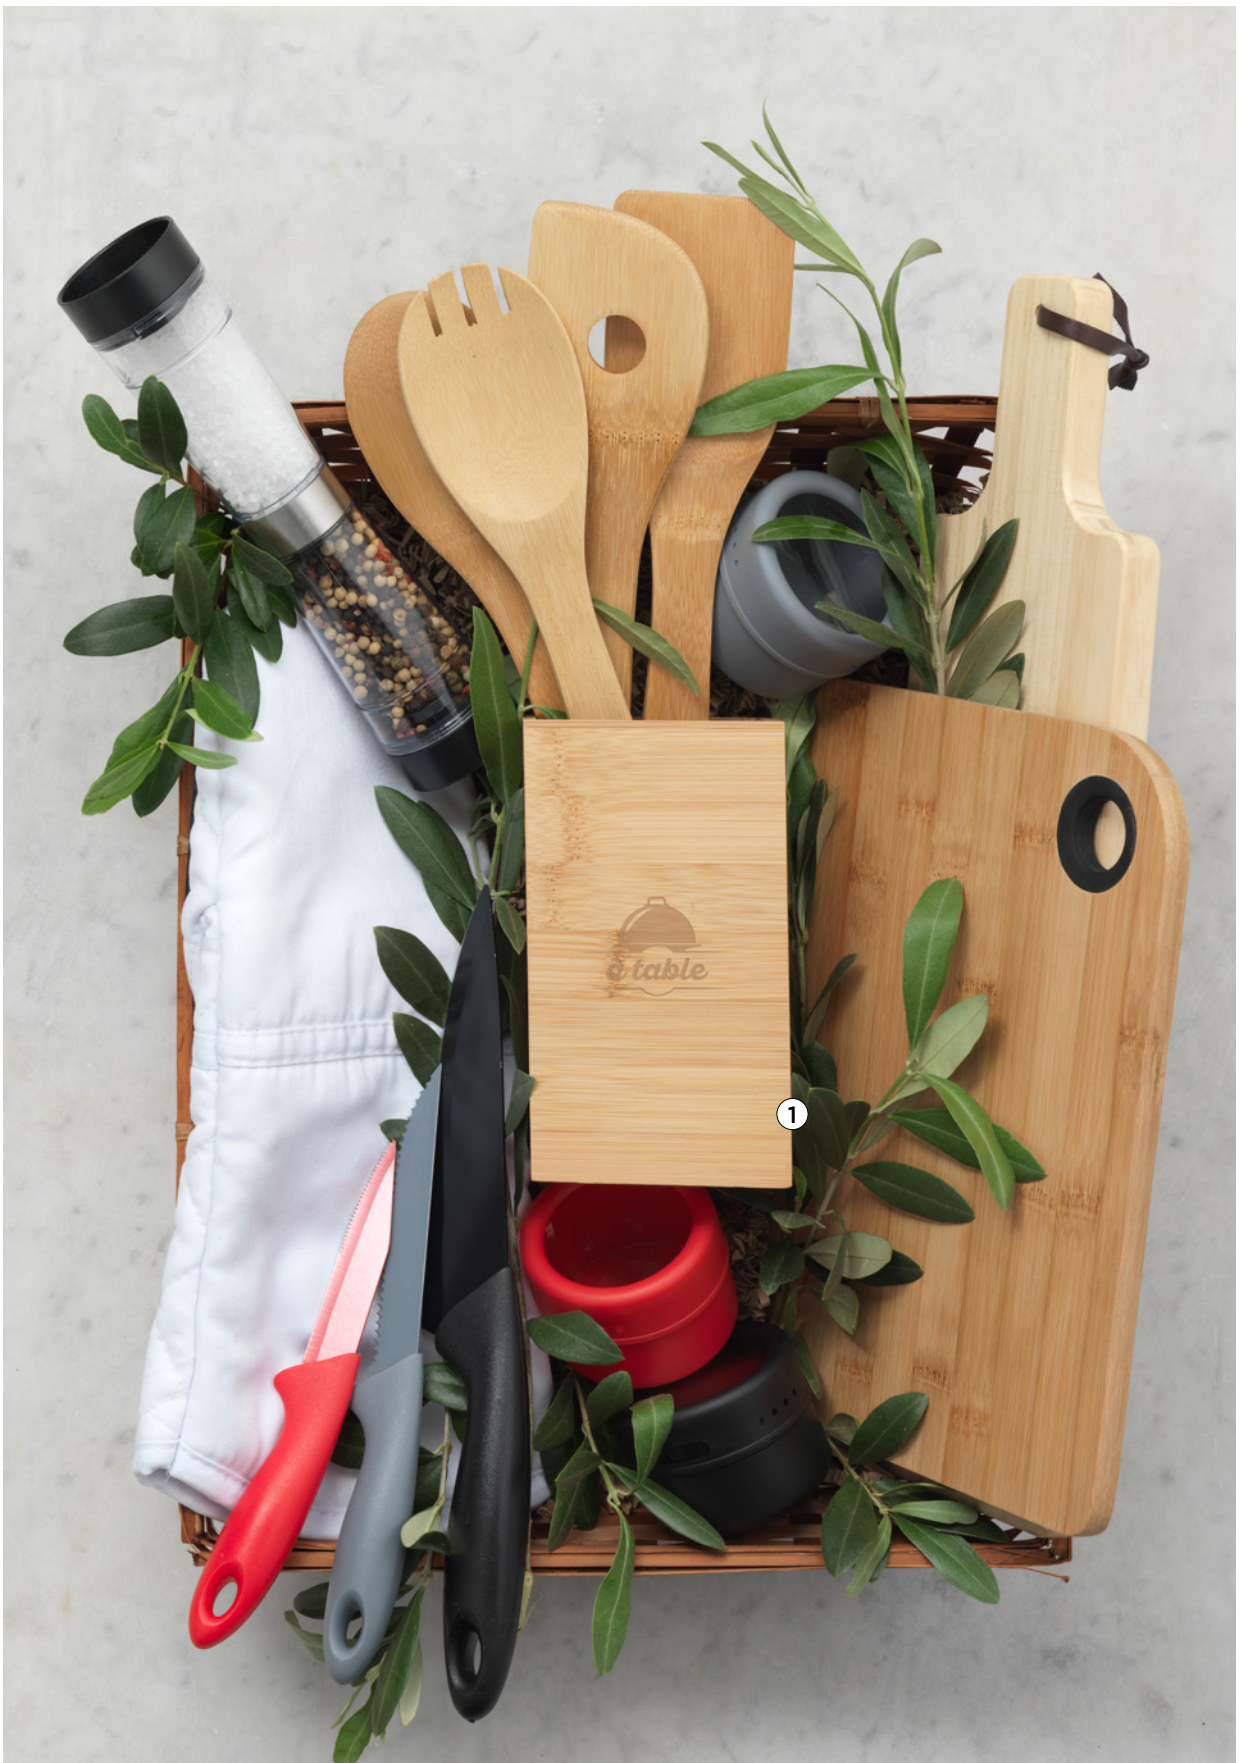

NEW

38659990 BULLET LUCINA LED BEANIE 100% Acrylic and with a LED light and battery.

NEW

11811001 BULLET OLYMP LED ARM BAND Adjustable, elastic outdoor visibility LED arm strap. Fast and slow blinking or steady light. Incl. batteries.