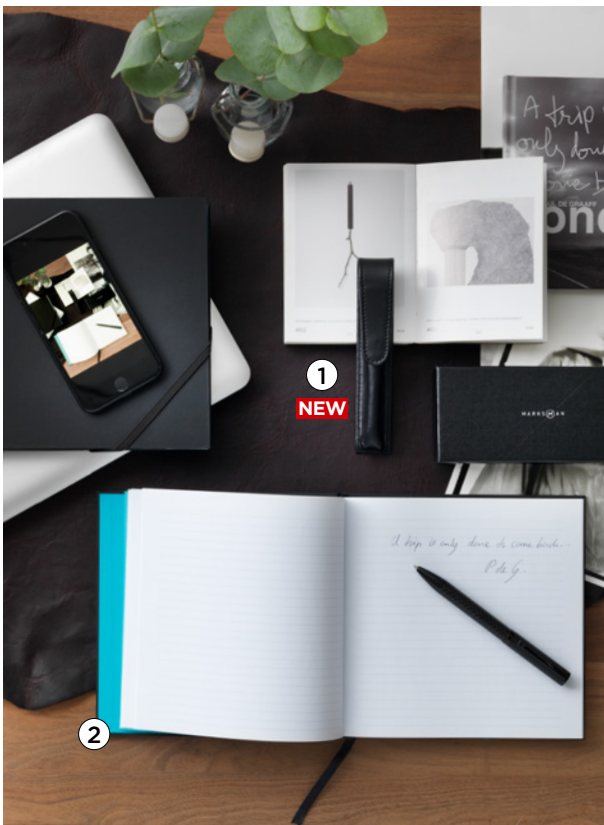

10682400 MARKSMAN REPORTER DUO PEN GIFT SET Featuring a ballpoint pen, mechanical pencil and reporter notebloc. Notebloc features 60 blank pages. Incl. black ink refill. Two-piece Marksman® gift box.

1 10700405 MARKSMAN TRI CLICK CLIP STYLUS BALLPOINT PEN Pop colour stylus ballpoint pen.  **2 10688100 MARKSMAN A5 THETA NOTEBOOK** Soft touch geometric pattern design (A5). 80 sheets (80gsm) lined paper. Ribbon marker, elastic closure and pen loop.

12000101 MARKSMAN NAVIGATOR 15.6" LAPTOP BACKPACK 15.6" laptop and tablet compartment. Zippered front pocket with organizer. Top carry handles. Trolley tunnel on backside.

12022400 MARKSMAN 15.6" DELUXE COMPUTER MESSENGER Front zipped pocket with waterproof zipper. Large main laptop and tablet storage compartment. Plenty of space for business essentials. Adjustable shoulder strap, top grab handle and trolley sleeve.