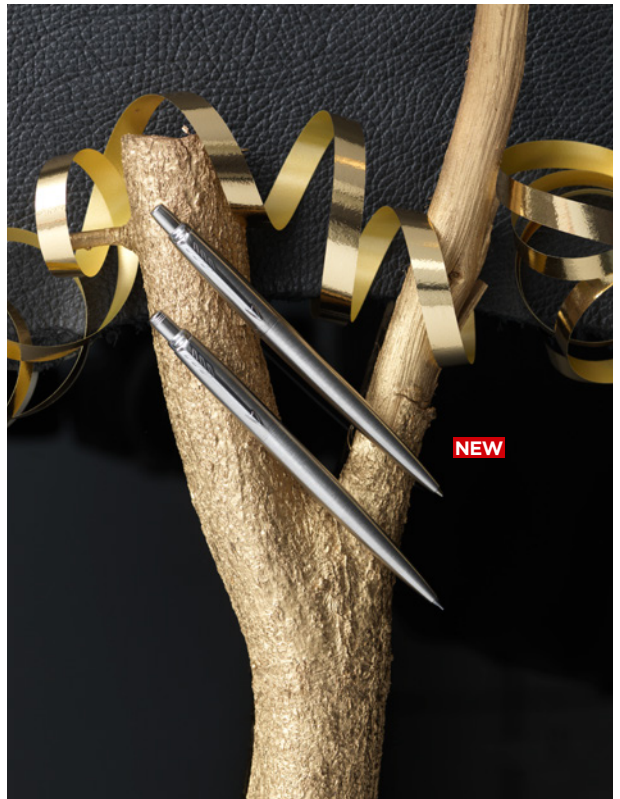

Instantly noticed, Jotter stands as an authentic design icon of the last 60 years. With covetable colours and a distinctive shape, Jotter remains Parker's most popular pen, recognizable down to its signature click.