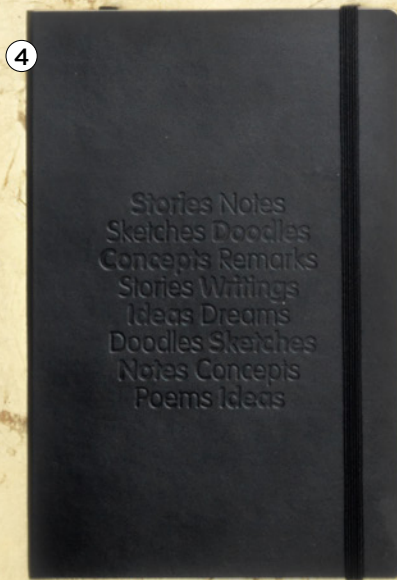

**12610200 SEASONS
EASTPORT TOWEL**
70 X 130CM High
quality 100% cotton
towels of 550 g/m_
with luxury borders.
Size 70 x 130cm.

FOR SPECIAL OCCASIONS

1 10687900 JOURNALBOOKS WOOD-LOOK NOTEBOOK Great for debossing a message or logo. 80 sheets (80gsm) lined cream paper, color matching elastic band, ribbon marker, pen loop and interior paper pocket. Black gift box. ■■■ **2 10618100 JOURNALBOOKS CLASSIC OFFICE NOTEBOOK** Hard cover (A5 reference) with elastic closure and 80 sheets (80gsm) of lined paper. Expandable pocket at the back. Journalbooks gift box sleeve. ■■■■ ■■■■ ■■■■ ■■■■ ■■■■ **3 10634804 BALMAIN NOTEBOOK MIDI (A5 REF)** Classic fabric cover. Elastic closure and 80 sheets (80gsm) of lined paper. Expandable pocket at the back. Incl. gift box.